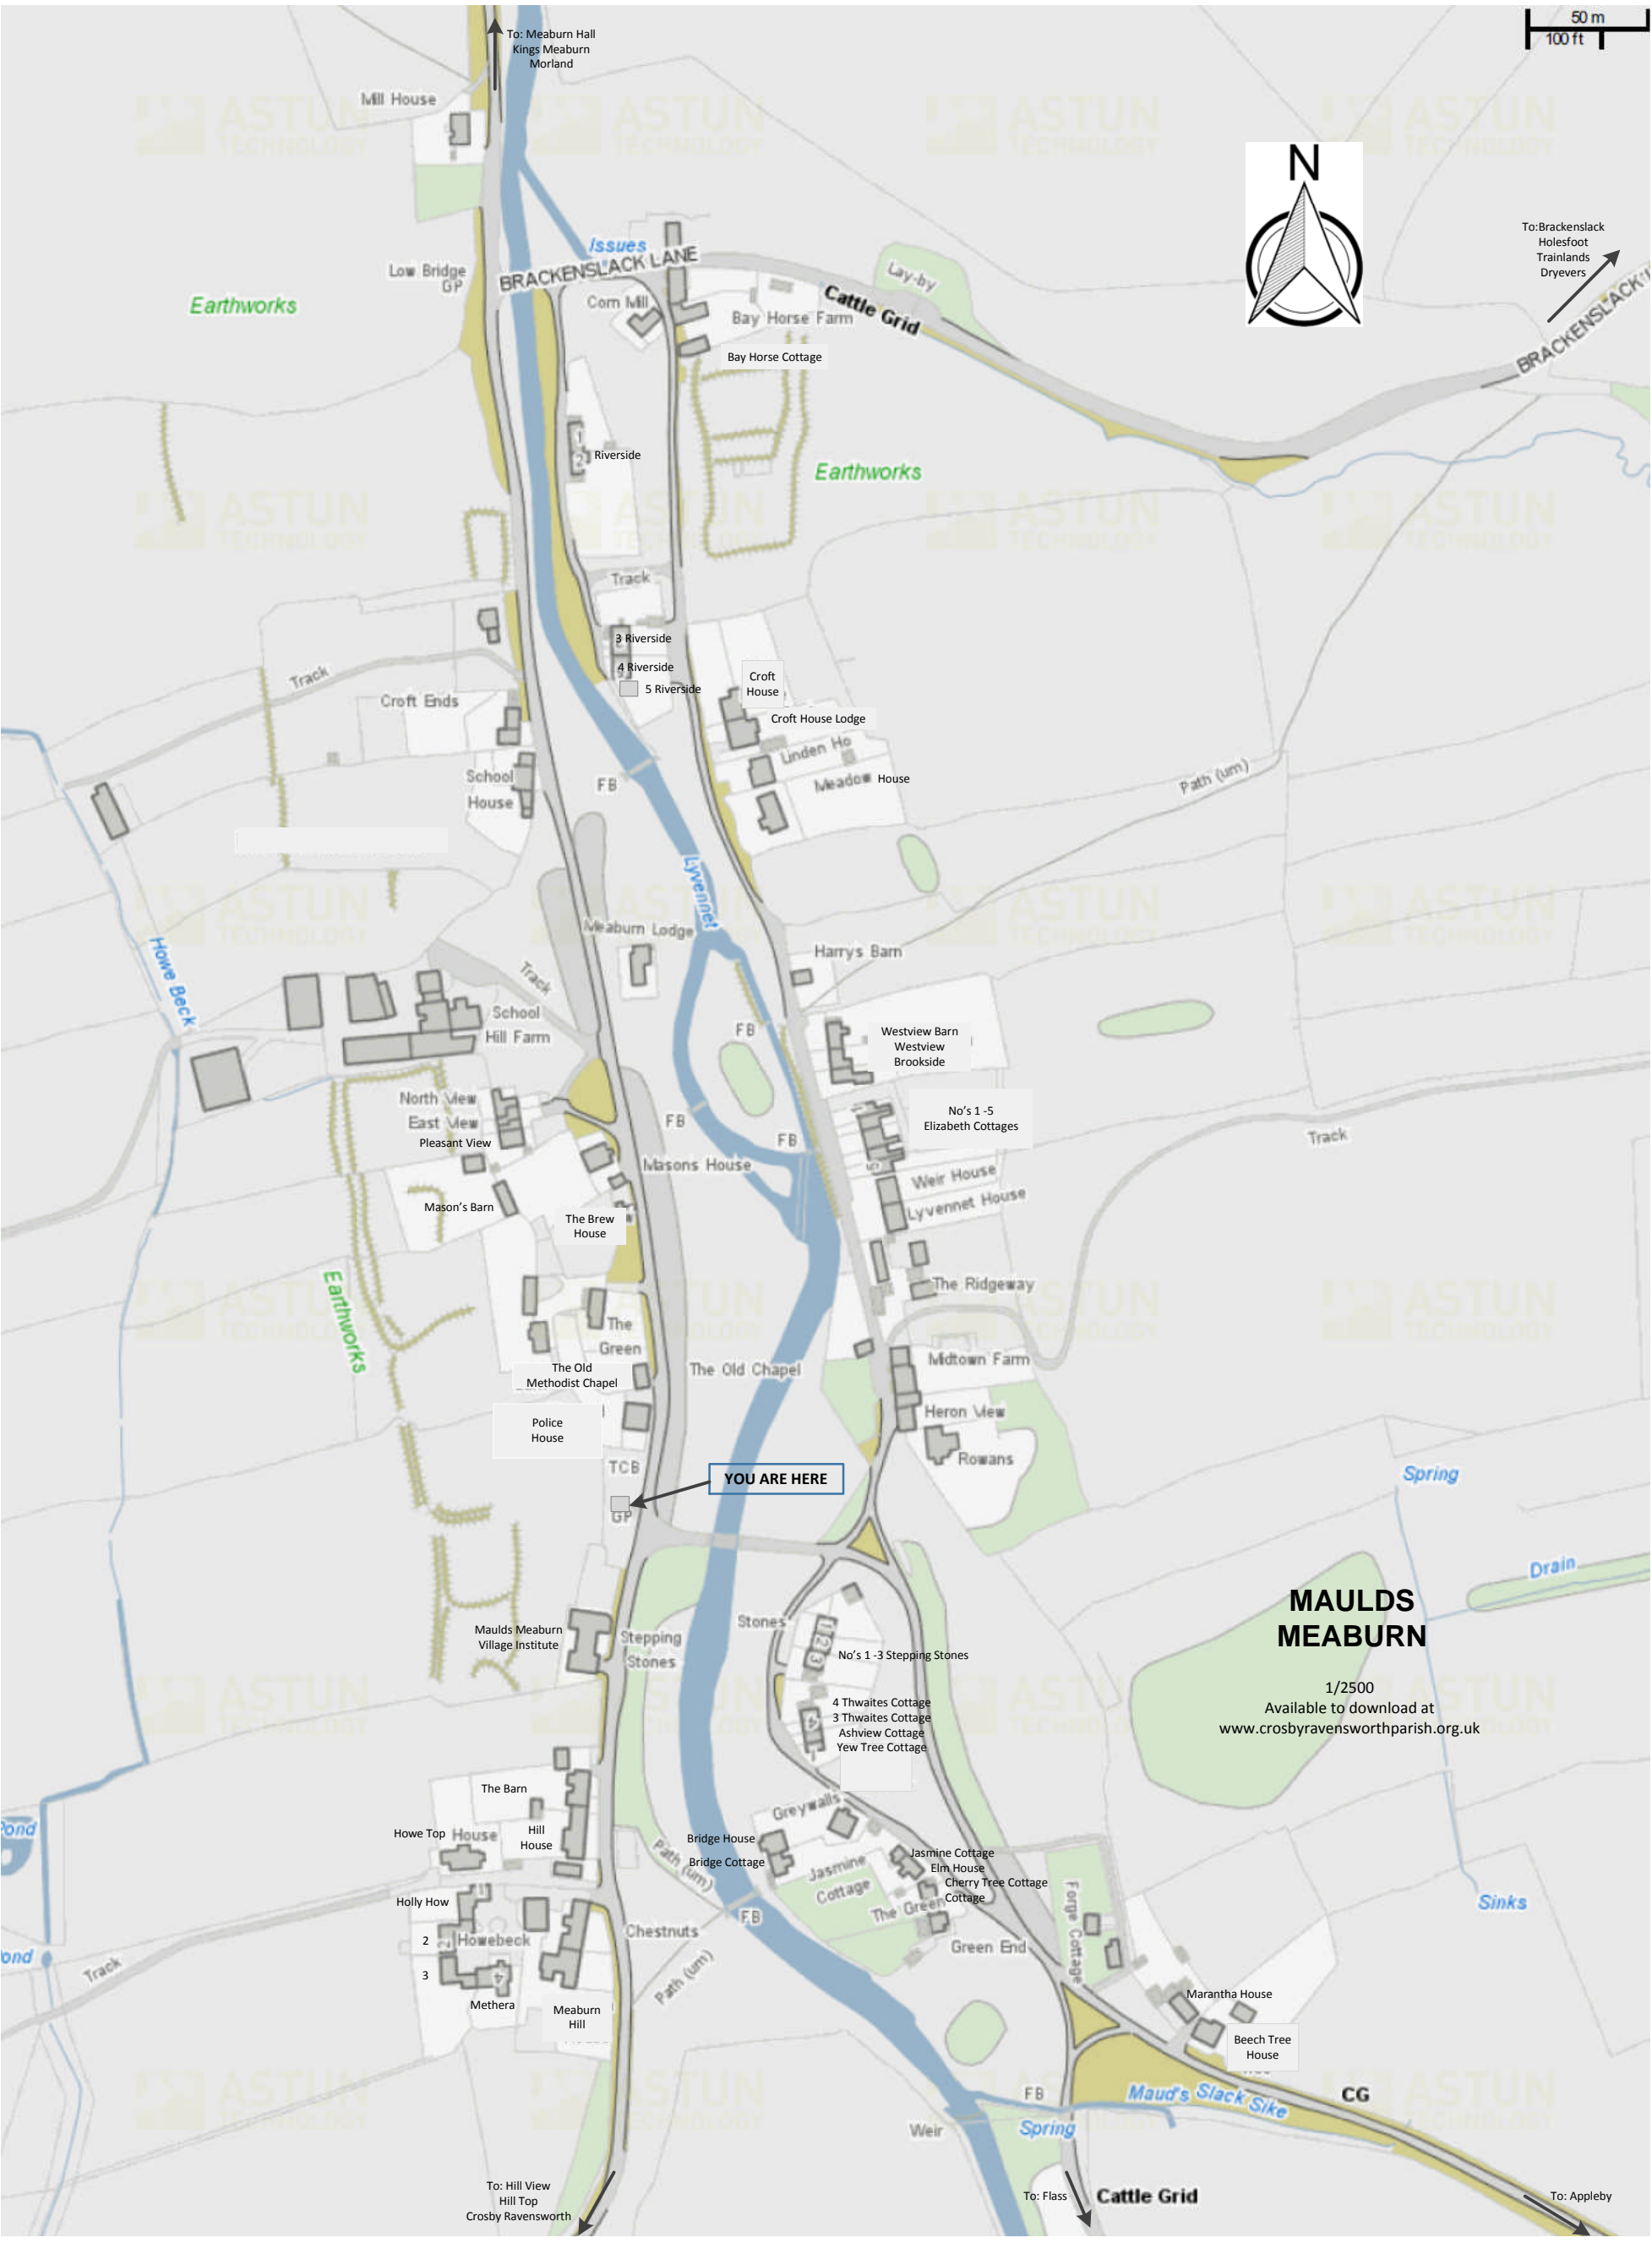

50 m  
100 ft

To: Brackenslack  
Holesfoot  
Trainlands  
Dryevers

**YOU ARE HERE**

### MAULDS MEABURN

1/2500  
Available to download at  
[www.crosbyravensworthparish.org.uk](http://www.crosbyravensworthparish.org.uk)

To: Hill View  
Hill Top  
Crosby Ravensworth

To: Flass  
**Cattle Grid**